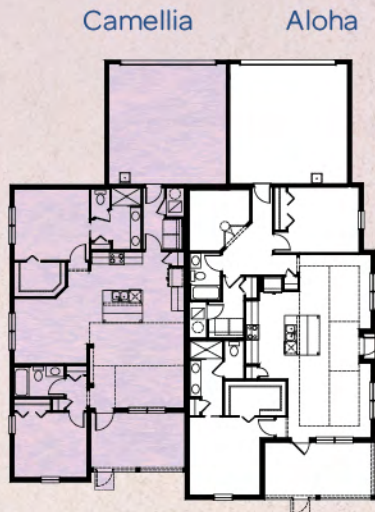

CONCH COTTAGES

Camellia

2 Bedrooms, 2 Baths, 2-Car Garage

Total Living Area	1,315 S.F.
2-Car Garage	444 S.F.
Covered Porch	165 S.F.
Total Sq. Ft.	1,924 S.F.