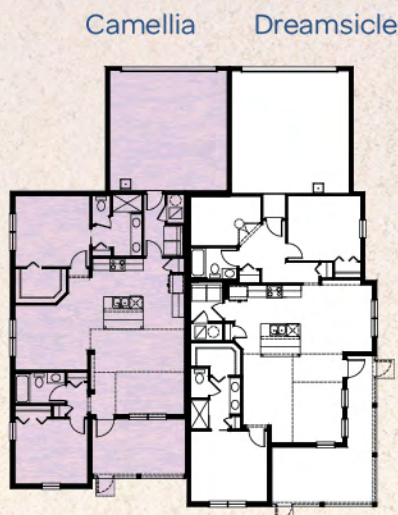

CONCH COTTAGES

Camellia

2 Bedrooms, 2 Baths, 2-Car Garage

Total Living Area	1,315 S.F.
2-Car Garage	444 S.F.
Covered Porch	165 S.F.
Total Sq. Ft.	1,924 S.F.