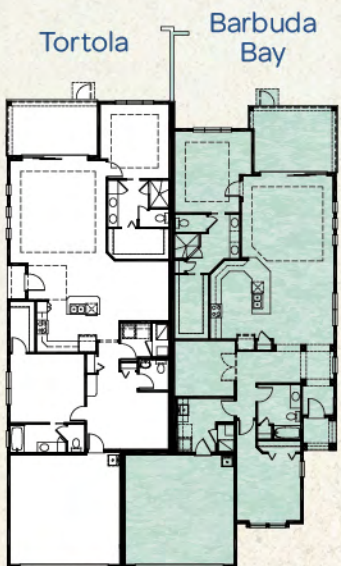

CARIBBEAN COLLECTION

Barbuda Bay

2 Bedrooms, 2 Baths, Den, Covered Lanai, 2-Car Garage

Available Master Bath Variation

Available Wet Bar/Dry Bar At Den Variation

Total Living Area	1,787 S.F.
2-Car Garage	426 S.F.
Covered Entry	36 S.F.
Covered Lanai	184 S.F.
Total Sq. Ft.	2,433 S.F.