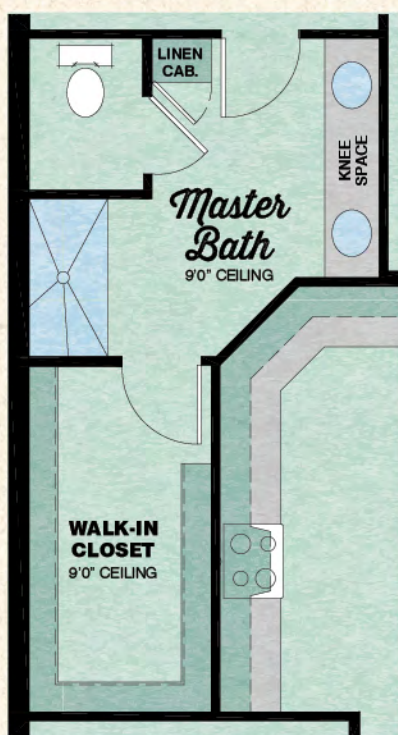

CARIBBEAN COLLECTION

Barbuda Bay

2 Bedrooms, 2 Baths, Den, Covered Lanai, 2-Car Garage

Available Master Bath Variation

Available Wet Bar/Dry Bar At Den Variation

Total Living Area	1,787 S.F.
2-Car Garage	426 S.F.
Covered Entry	36 S.F.
Covered Lanai	184 S.F.
Total Sq. Ft.	2,433 S.F.