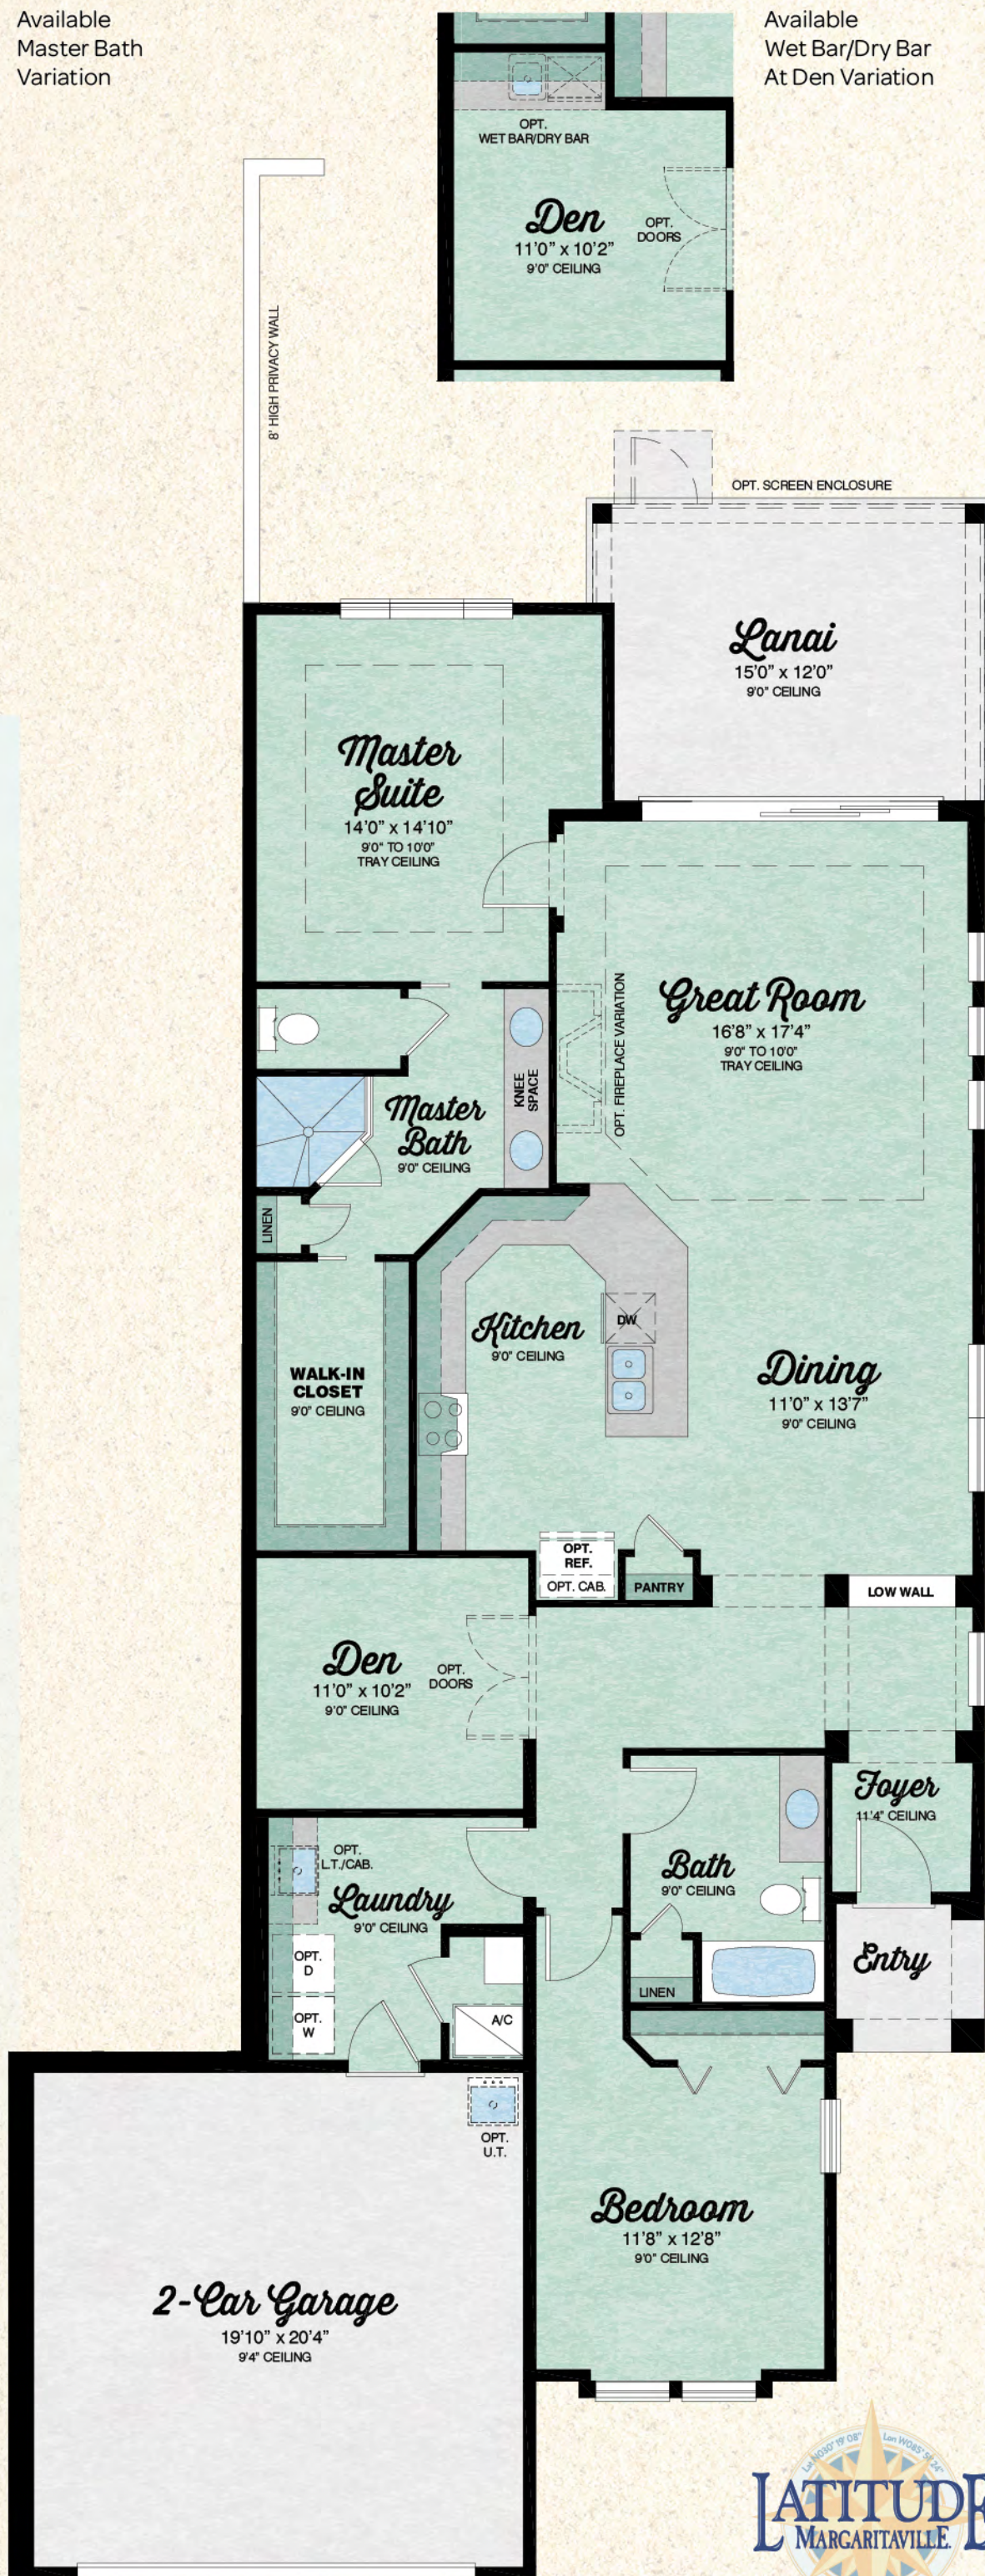

CARIBBEAN COLLECTION

Barbuda Bay

2 Bedrooms, 2 Baths, Den, Covered Lanai, 2-Car Garage

Available Master Bath Variation

Available Wet Bar/Dry Bar At Den Variation

Total Living Area	1,787 S.F.
2-Car Garage	426 S.F.
Covered Entry	36 S.F.
Covered Lanai	184 S.F.
Total Sq. Ft.	2,433 S.F.