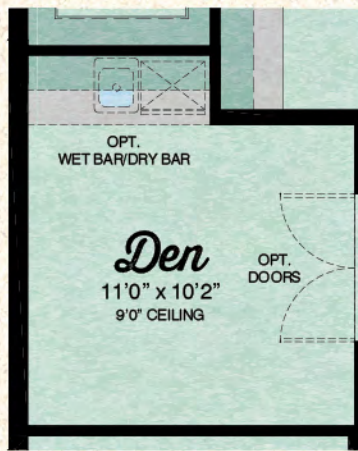

CARIBBEAN COLLECTION

Barbuda Bay

2 Bedrooms, 2 Baths, Den, Covered Lanai, 2-Car Garage

Available Master Bath Variation

Available Wet Bar/Dry Bar At Den Variation

Total Living Area	1,787 S.F.
2-Car Garage	426 S.F.
Covered Entry	36 S.F.
Covered Lanai	184 S.F.
Total Sq. Ft.	2,433 S.F.