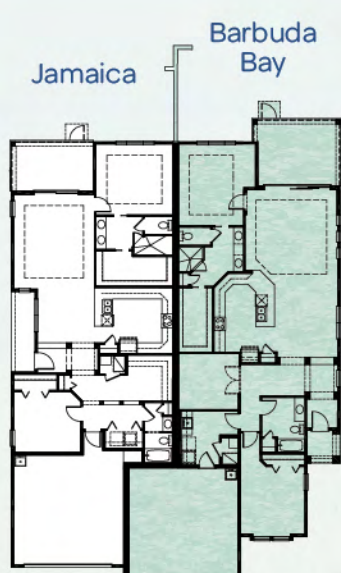

CARIBBEAN COLLECTION

Barbuda Bay

2 Bedrooms, 2 Baths, Den, Covered Lanai, 2-Car Garage

Available Master Bath Variation

Available Wet Bar/Dry Bar At Den Variation

Total Living Area	1,787 S.F.
2-Car Garage	426 S.F.
Covered Entry	36 S.F.
Covered Lanai	184 S.F.
Total Sq. Ft.	2,433 S.F.