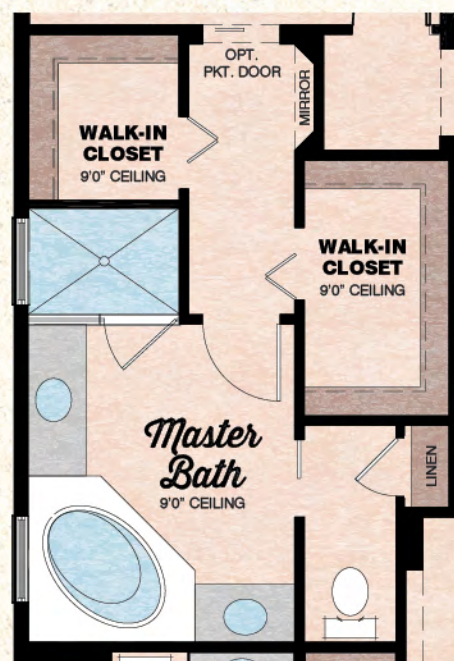

BEACH COLLECTION

Breeze Bay

2 Bedrooms, 2.5 Baths, Den, Covered Lanai, 2-Car Garage

ELEVATION A

ELEVATION B

Available Master Bath Variation

Available Wet Bar/Dry Bar at Den Variation

Available Bedroom Variation

Total Living Area	2,161 S.F.
2-Car Garage	476 S.F.
Covered Entry	16 S.F.
Covered Lanai	271 S.F.
Total Sq. Ft.	2,924 S.F.