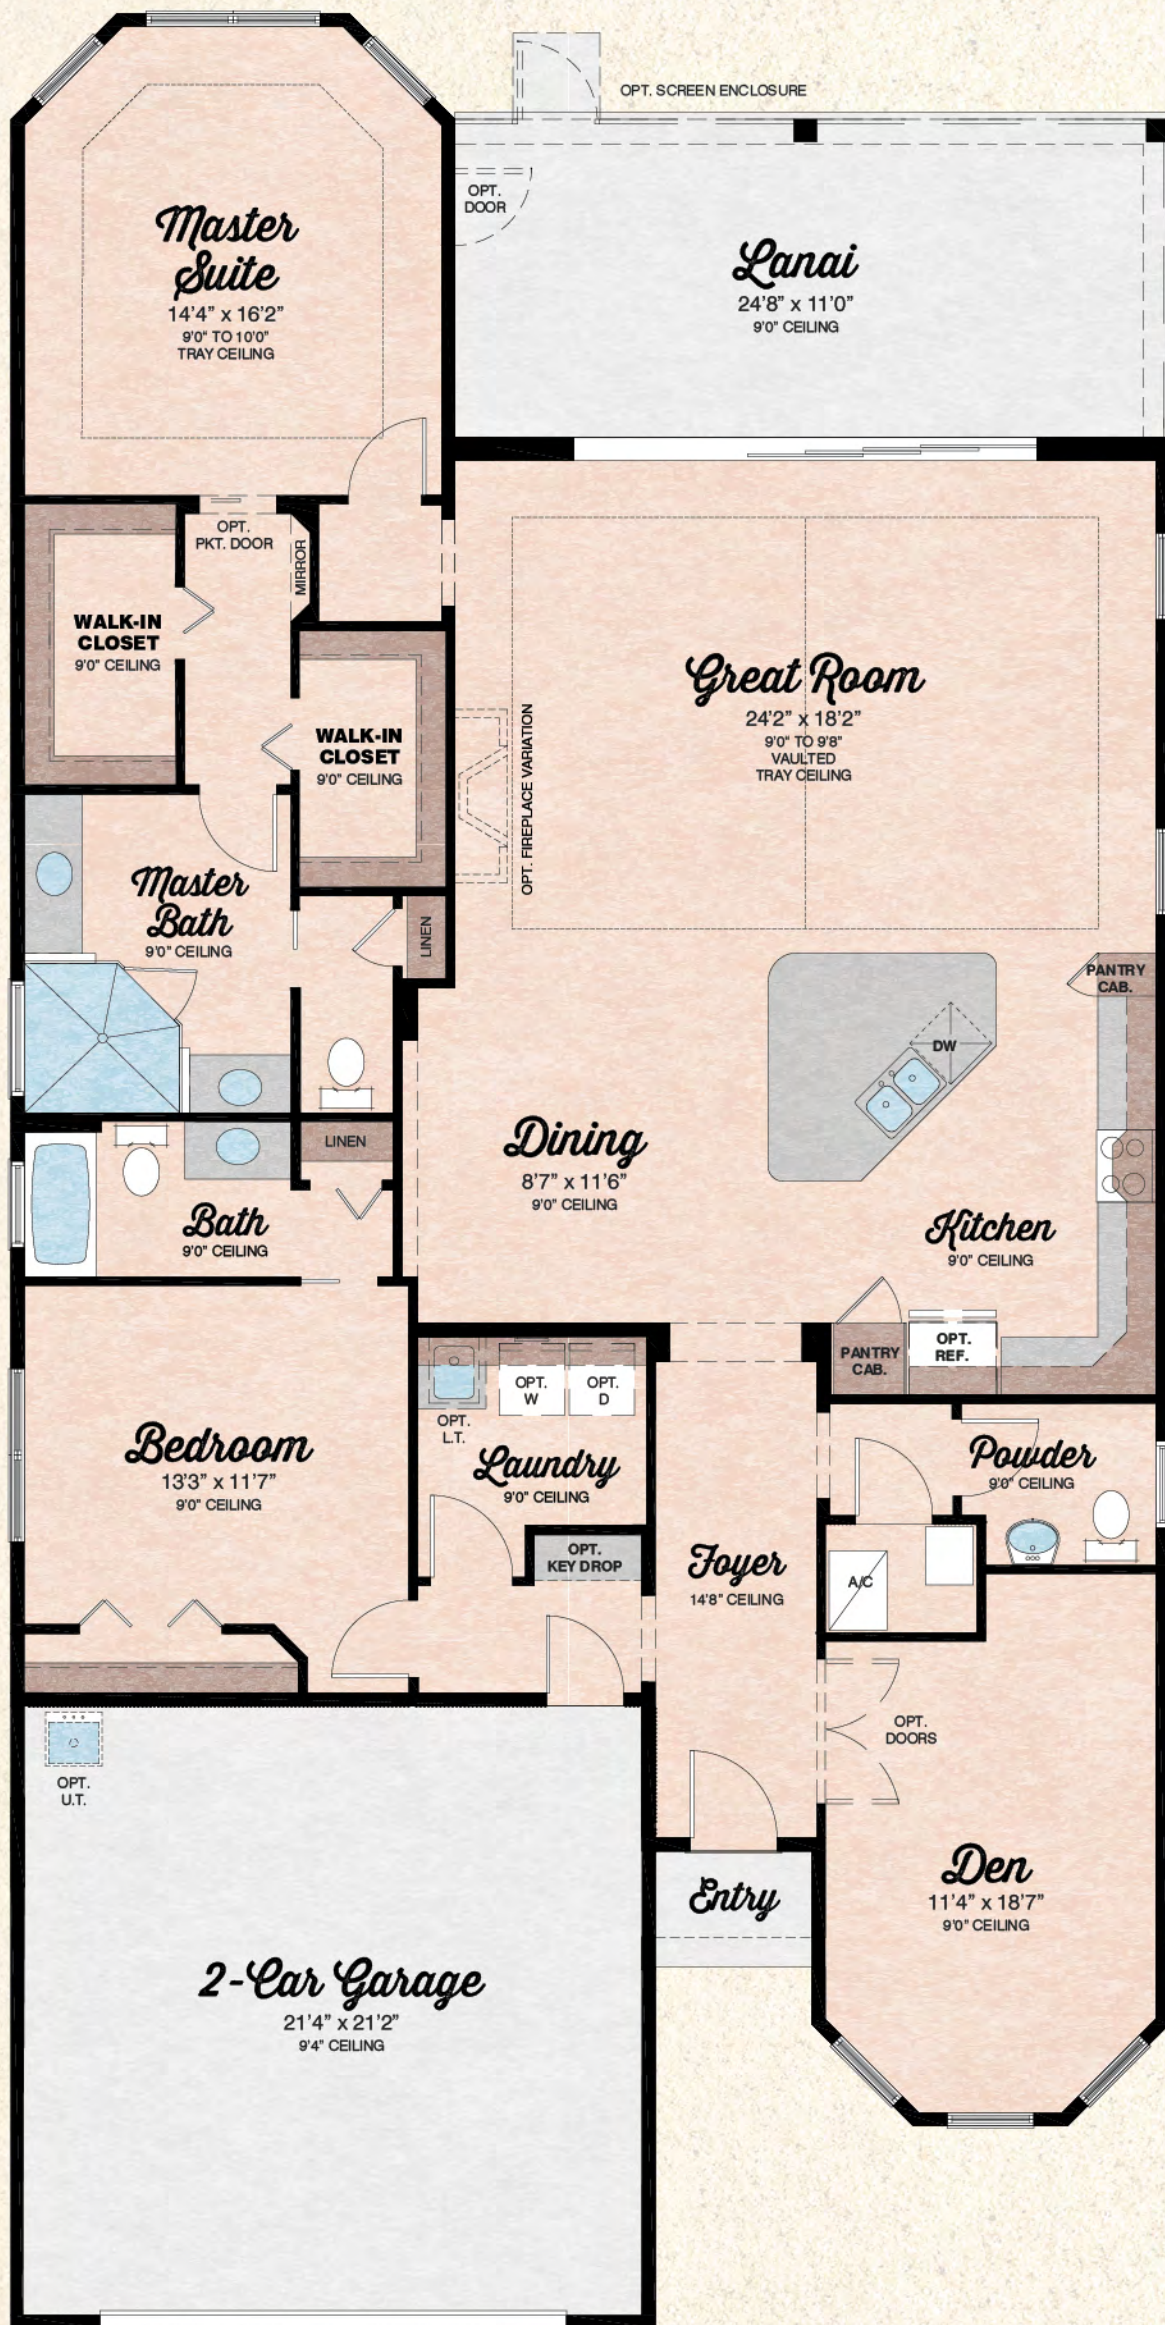

BEACH COLLECTION

Breeze Bay

2 Bedrooms, 2.5 Baths, Den, Covered Lanai, 2-Car Garage

ELEVATION A

ELEVATION B

Available Master Bath Variation

Available Wet Bar/Dry Bar at Den Variation

Available Bedroom Variation

Total Living Area	2,161 S.F.
2-Car Garage	476 S.F.
Covered Entry	16 S.F.
Covered Lanai	271 S.F.
Total Sq. Ft.	2,924 S.F.