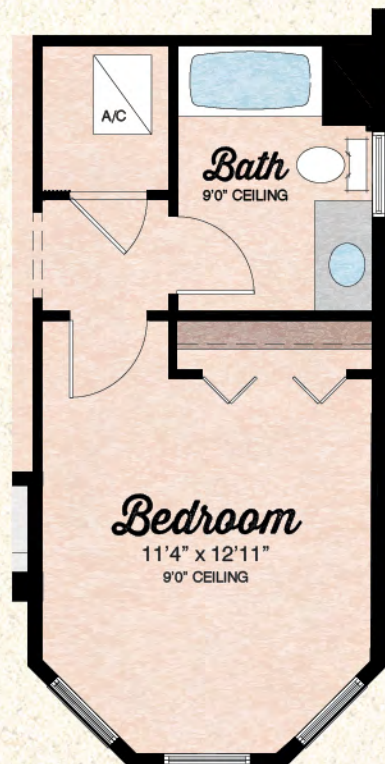

BEACH COLLECTION

Breeze Bay

2 Bedrooms, 2.5 Baths, Den, Covered Lanai, 2-Car Garage

ELEVATION A

ELEVATION B

Available Master Bath Variation

Available Wet Bar/Dry Bar at Den Variation

Available Bedroom Variation

Total Living Area	2,161 S.F.
2-Car Garage	476 S.F.
Covered Entry	16 S.F.
Covered Lanai	271 S.F.
Total Sq. Ft.	2,924 S.F.