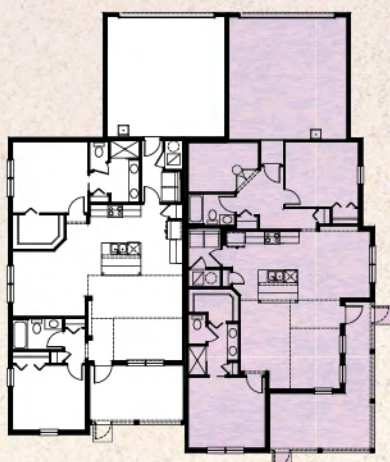

CONCH COTTAGES

Dreamsicle

2 Bedrooms, 2 Baths, Den/Hobby, 2-Car Garage

Bamboo Dreamsicle

Camellia Dreamsicle

Total Living Area	1,383 S.F.
2-Car Garage	462 S.F.
Covered Porch	253 S.F.
Total Sq. Ft.	2,098 S.F.