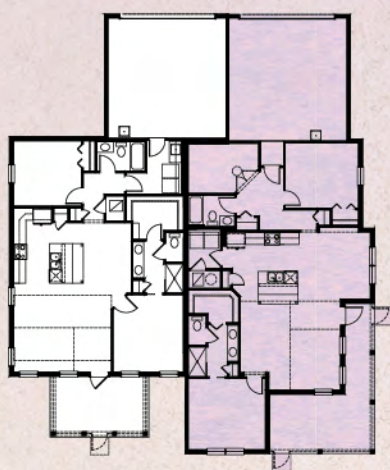

CONCH COTTAGES

Dreamsicle

2 Bedrooms, 2 Baths, Den/Hobby, 2-Car Garage

Bamboo Dreamsicle

Camellia Dreamsicle

Total Living Area	1,383 S.F.
2-Car Garage	462 S.F.
Covered Porch	253 S.F.
Total Sq. Ft.	2,098 S.F.