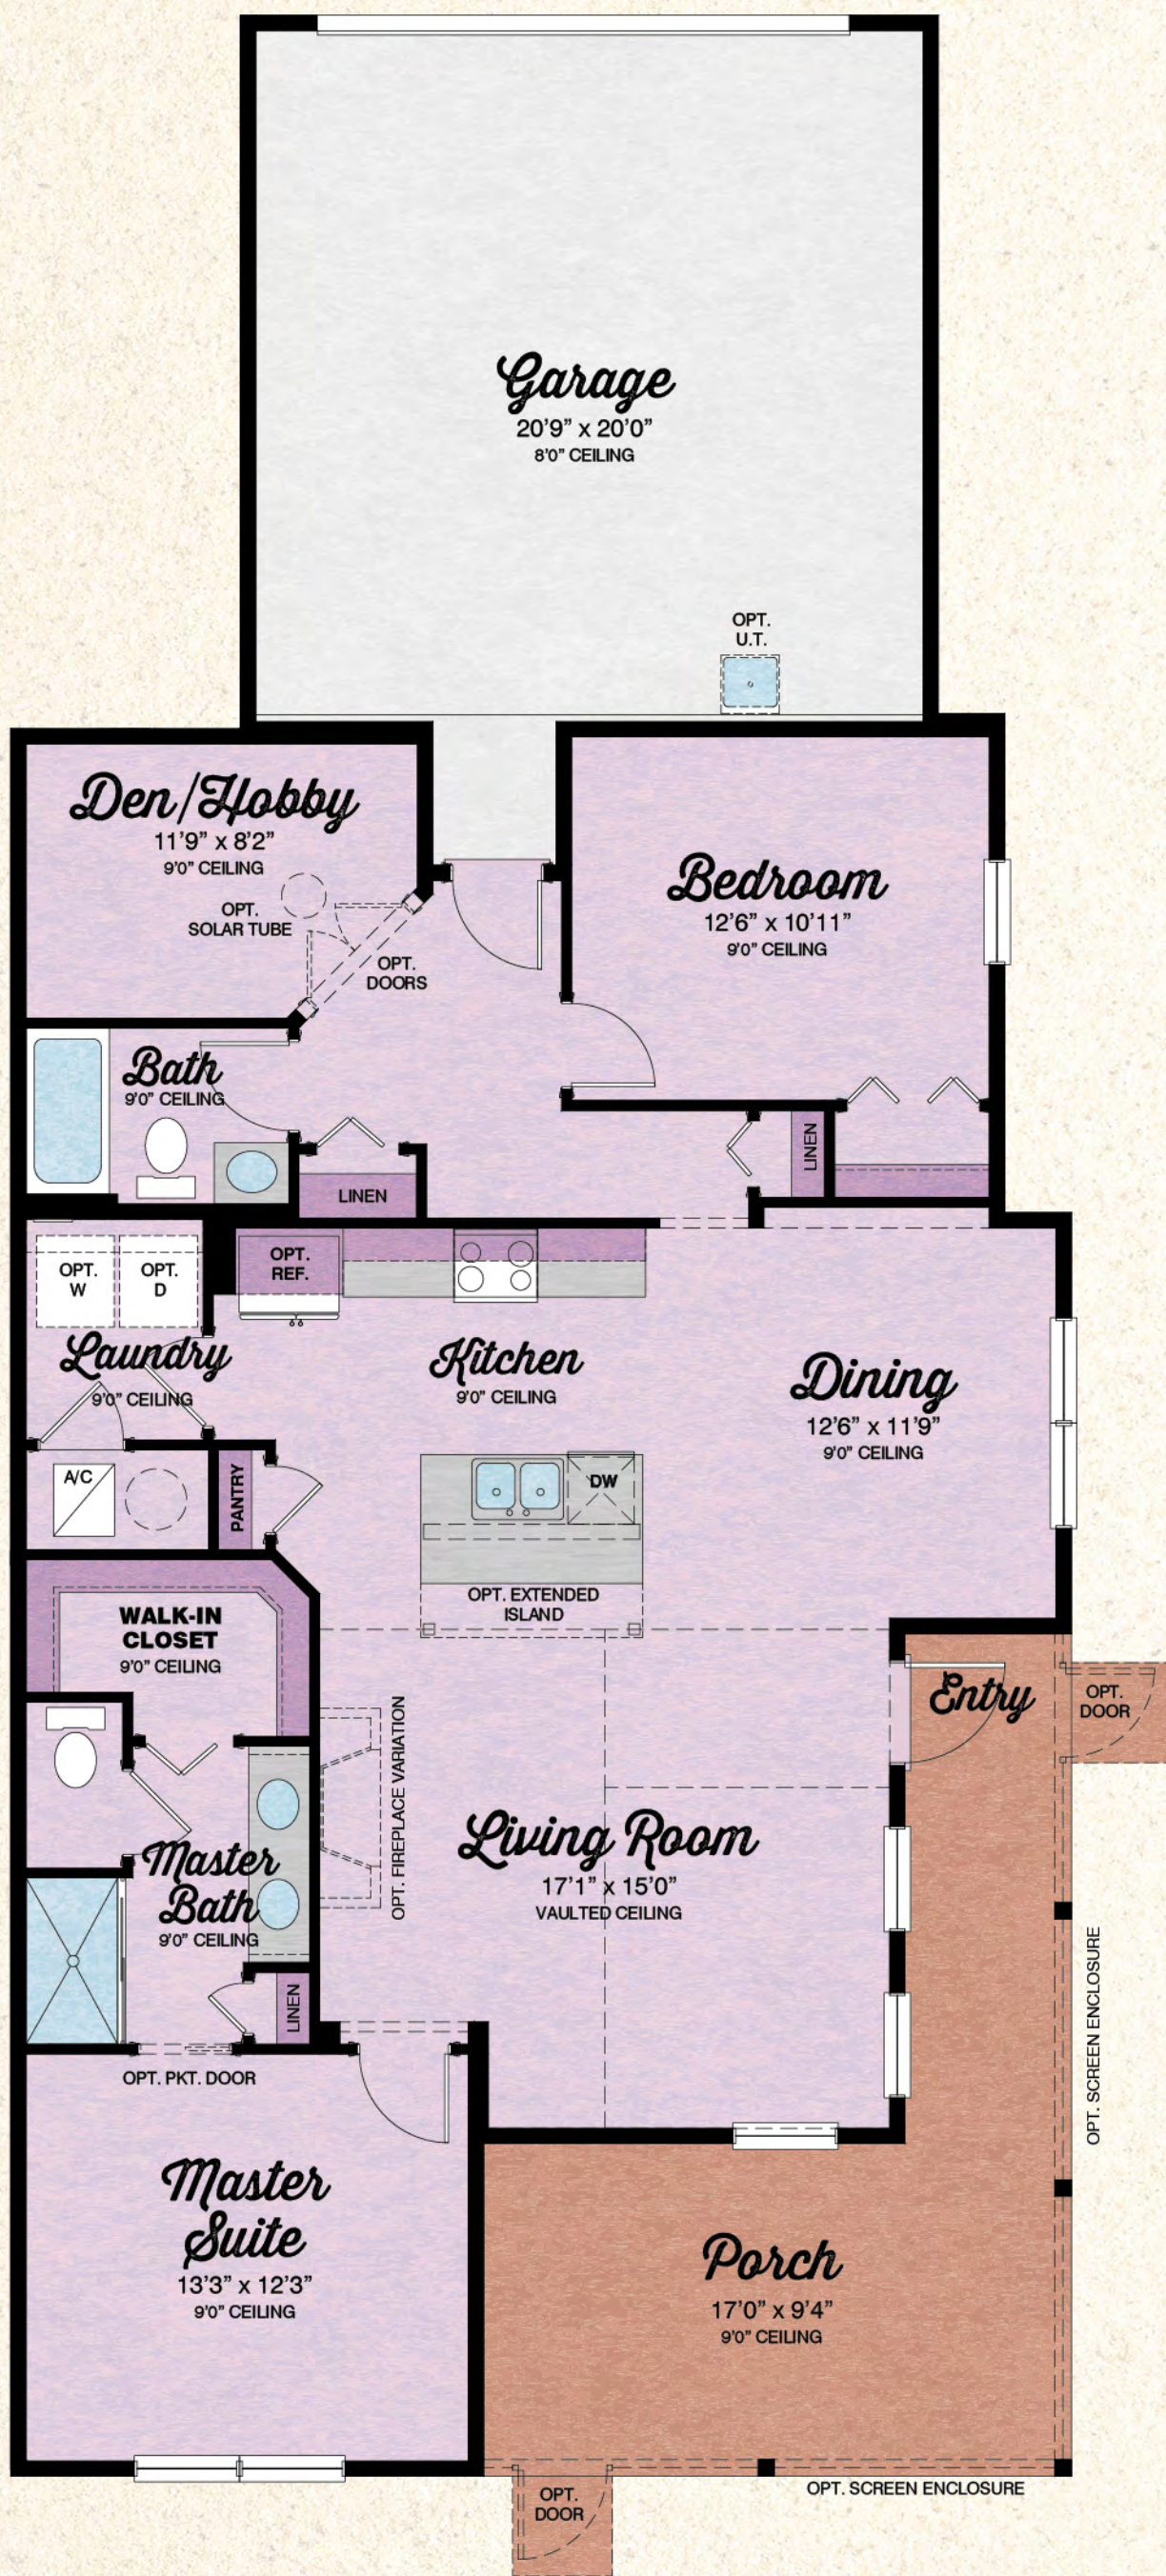

CONCH COTTAGES

Dreamsicle

2 Bedrooms, 2 Baths, Den/Hobby, 2-Car Garage

Bamboo Dreamsicle

Camellia Dreamsicle

Total Living Area	1,383 S.F.
2-Car Garage	462 S.F.
Covered Porch	253 S.F.
Total Sq. Ft.	2,098 S.F.