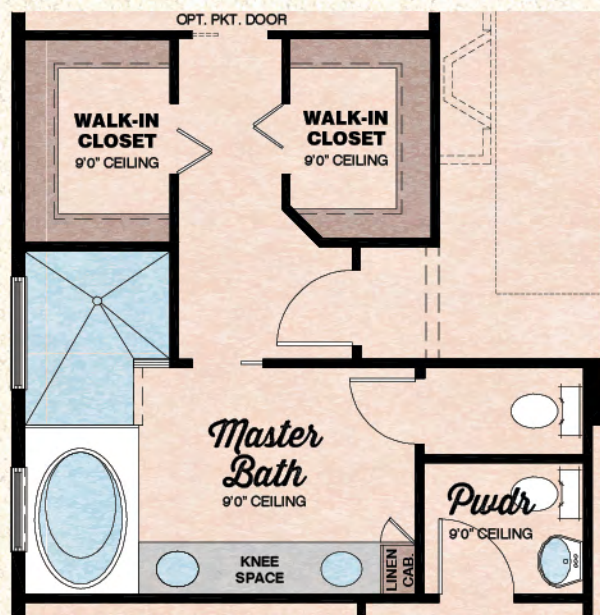

BEACH COLLECTION

Hammock Bay

2 Bedrooms, 2.5 Baths, Den, Covered Lanai, 2-Car Garage

ELEVATION A

ELEVATION B

Available
Wet Bar/Dry Bar at Den Variation

Available
Master Bath Variation

Total Living Area	2,114 S.F.
2-Car Garage	437 S.F.
Covered Entry	18 S.F.
Covered Lanai	235 S.F.
Total Sq. Ft.	2,804 S.F.