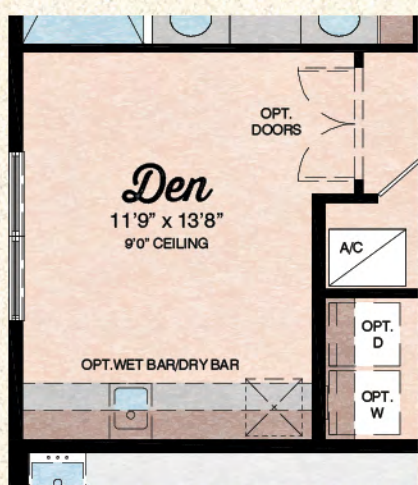

BEACH COLLECTION

Hammock Bay

2 Bedrooms, 2.5 Baths, Den, Covered Lanai, 2-Car Garage

ELEVATION A

ELEVATION B

Available
Wet Bar/Dry Bar at Den Variation

Available
Master Bath Variation

Total Living Area	2,114 S.F.
2-Car Garage	437 S.F.
Covered Entry	18 S.F.
Covered Lanai	235 S.F.
Total Sq. Ft.	2,804 S.F.