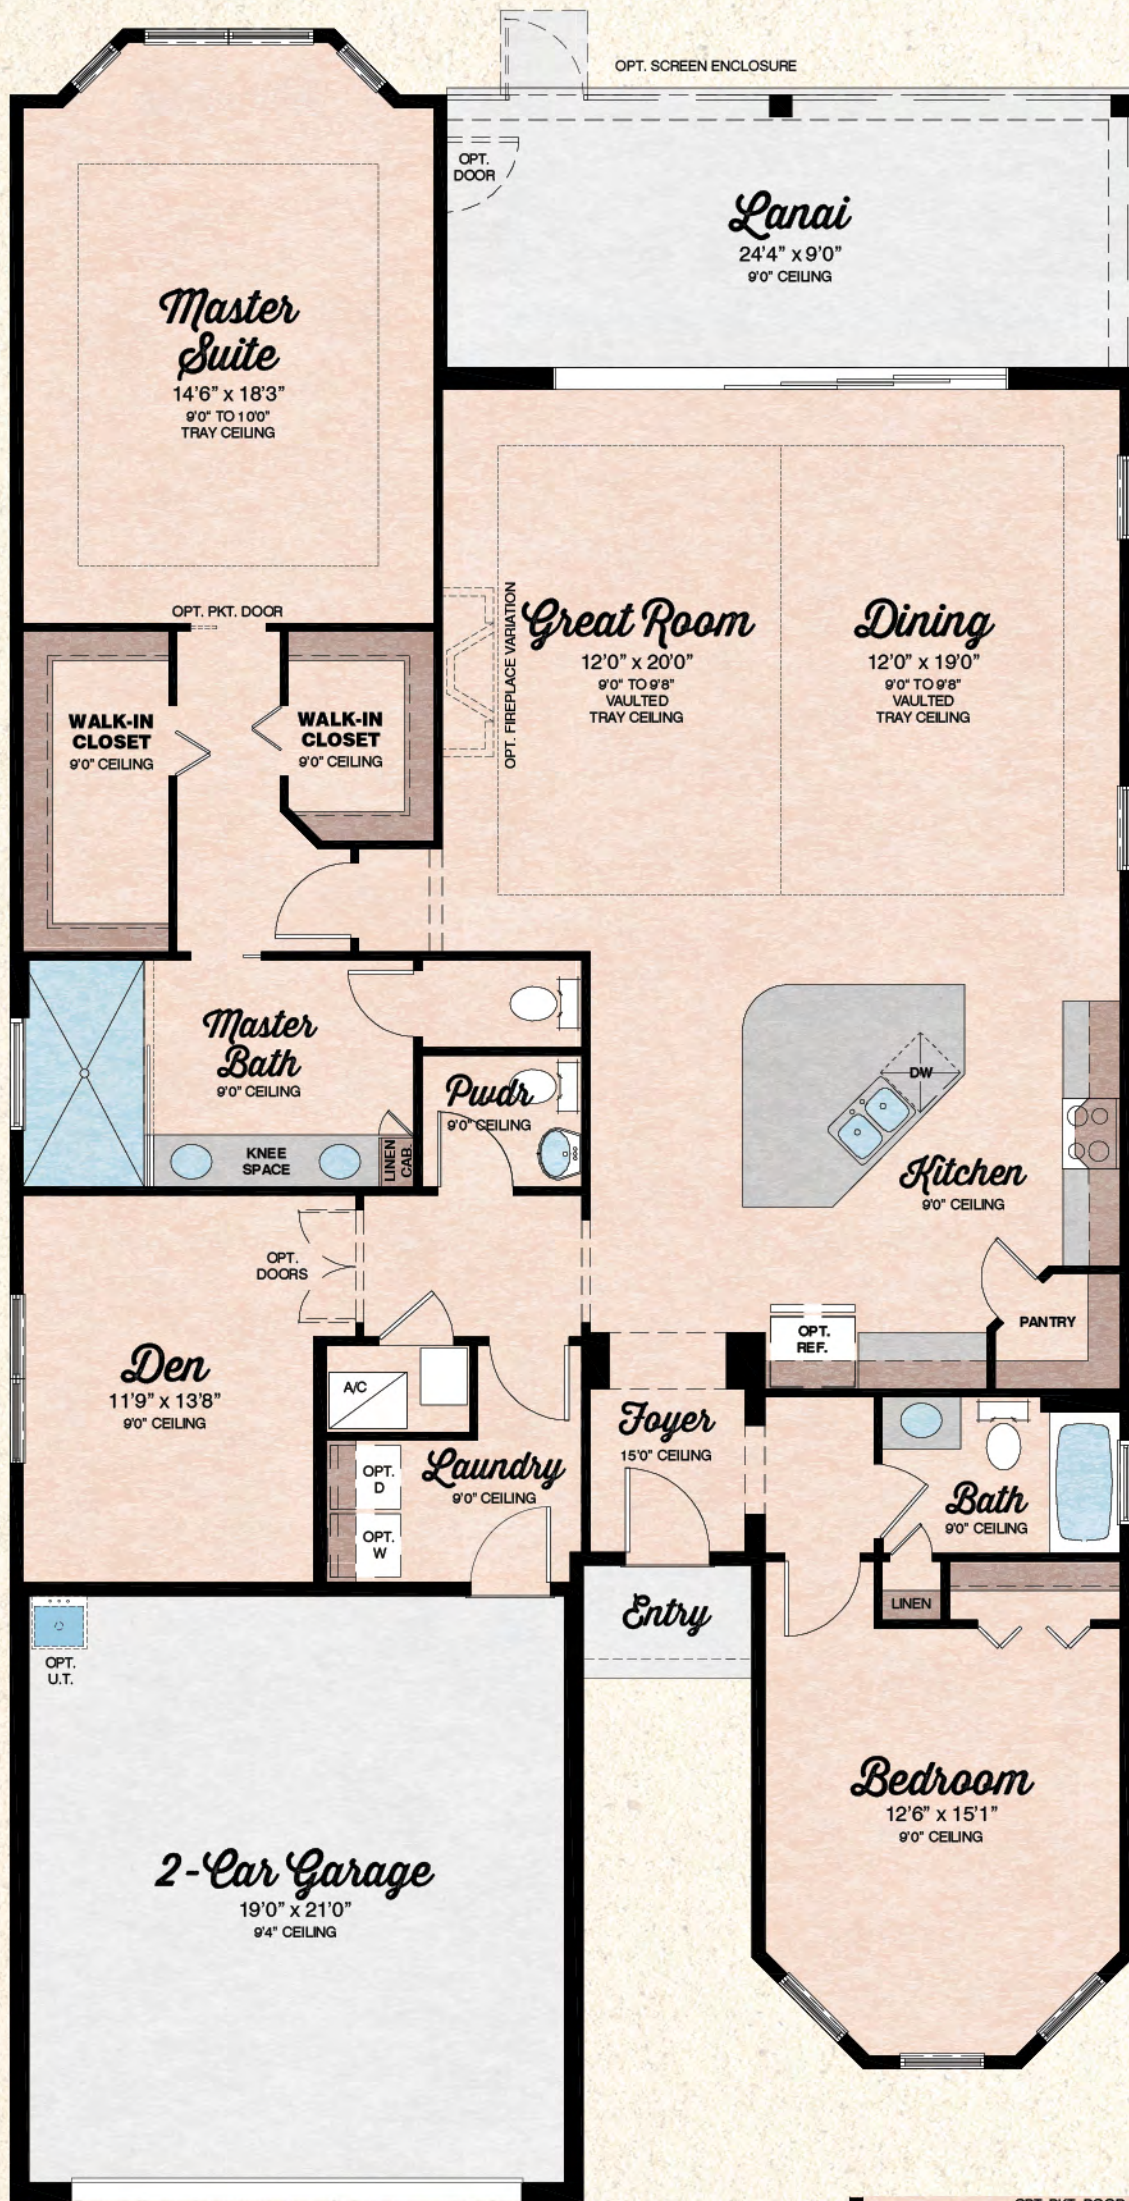

BEACH COLLECTION

Hammock Bay

2 Bedrooms, 2.5 Baths, Den, Covered Lanai, 2-Car Garage

ELEVATION A

ELEVATION B

Available
Wet Bar/Dry Bar at Den Variation

Available
Master Bath Variation

Total Living Area	2,114 S.F.
2-Car Garage	437 S.F.
Covered Entry	18 S.F.
Covered Lanai	235 S.F.
Total Sq. Ft.	2,804 S.F.