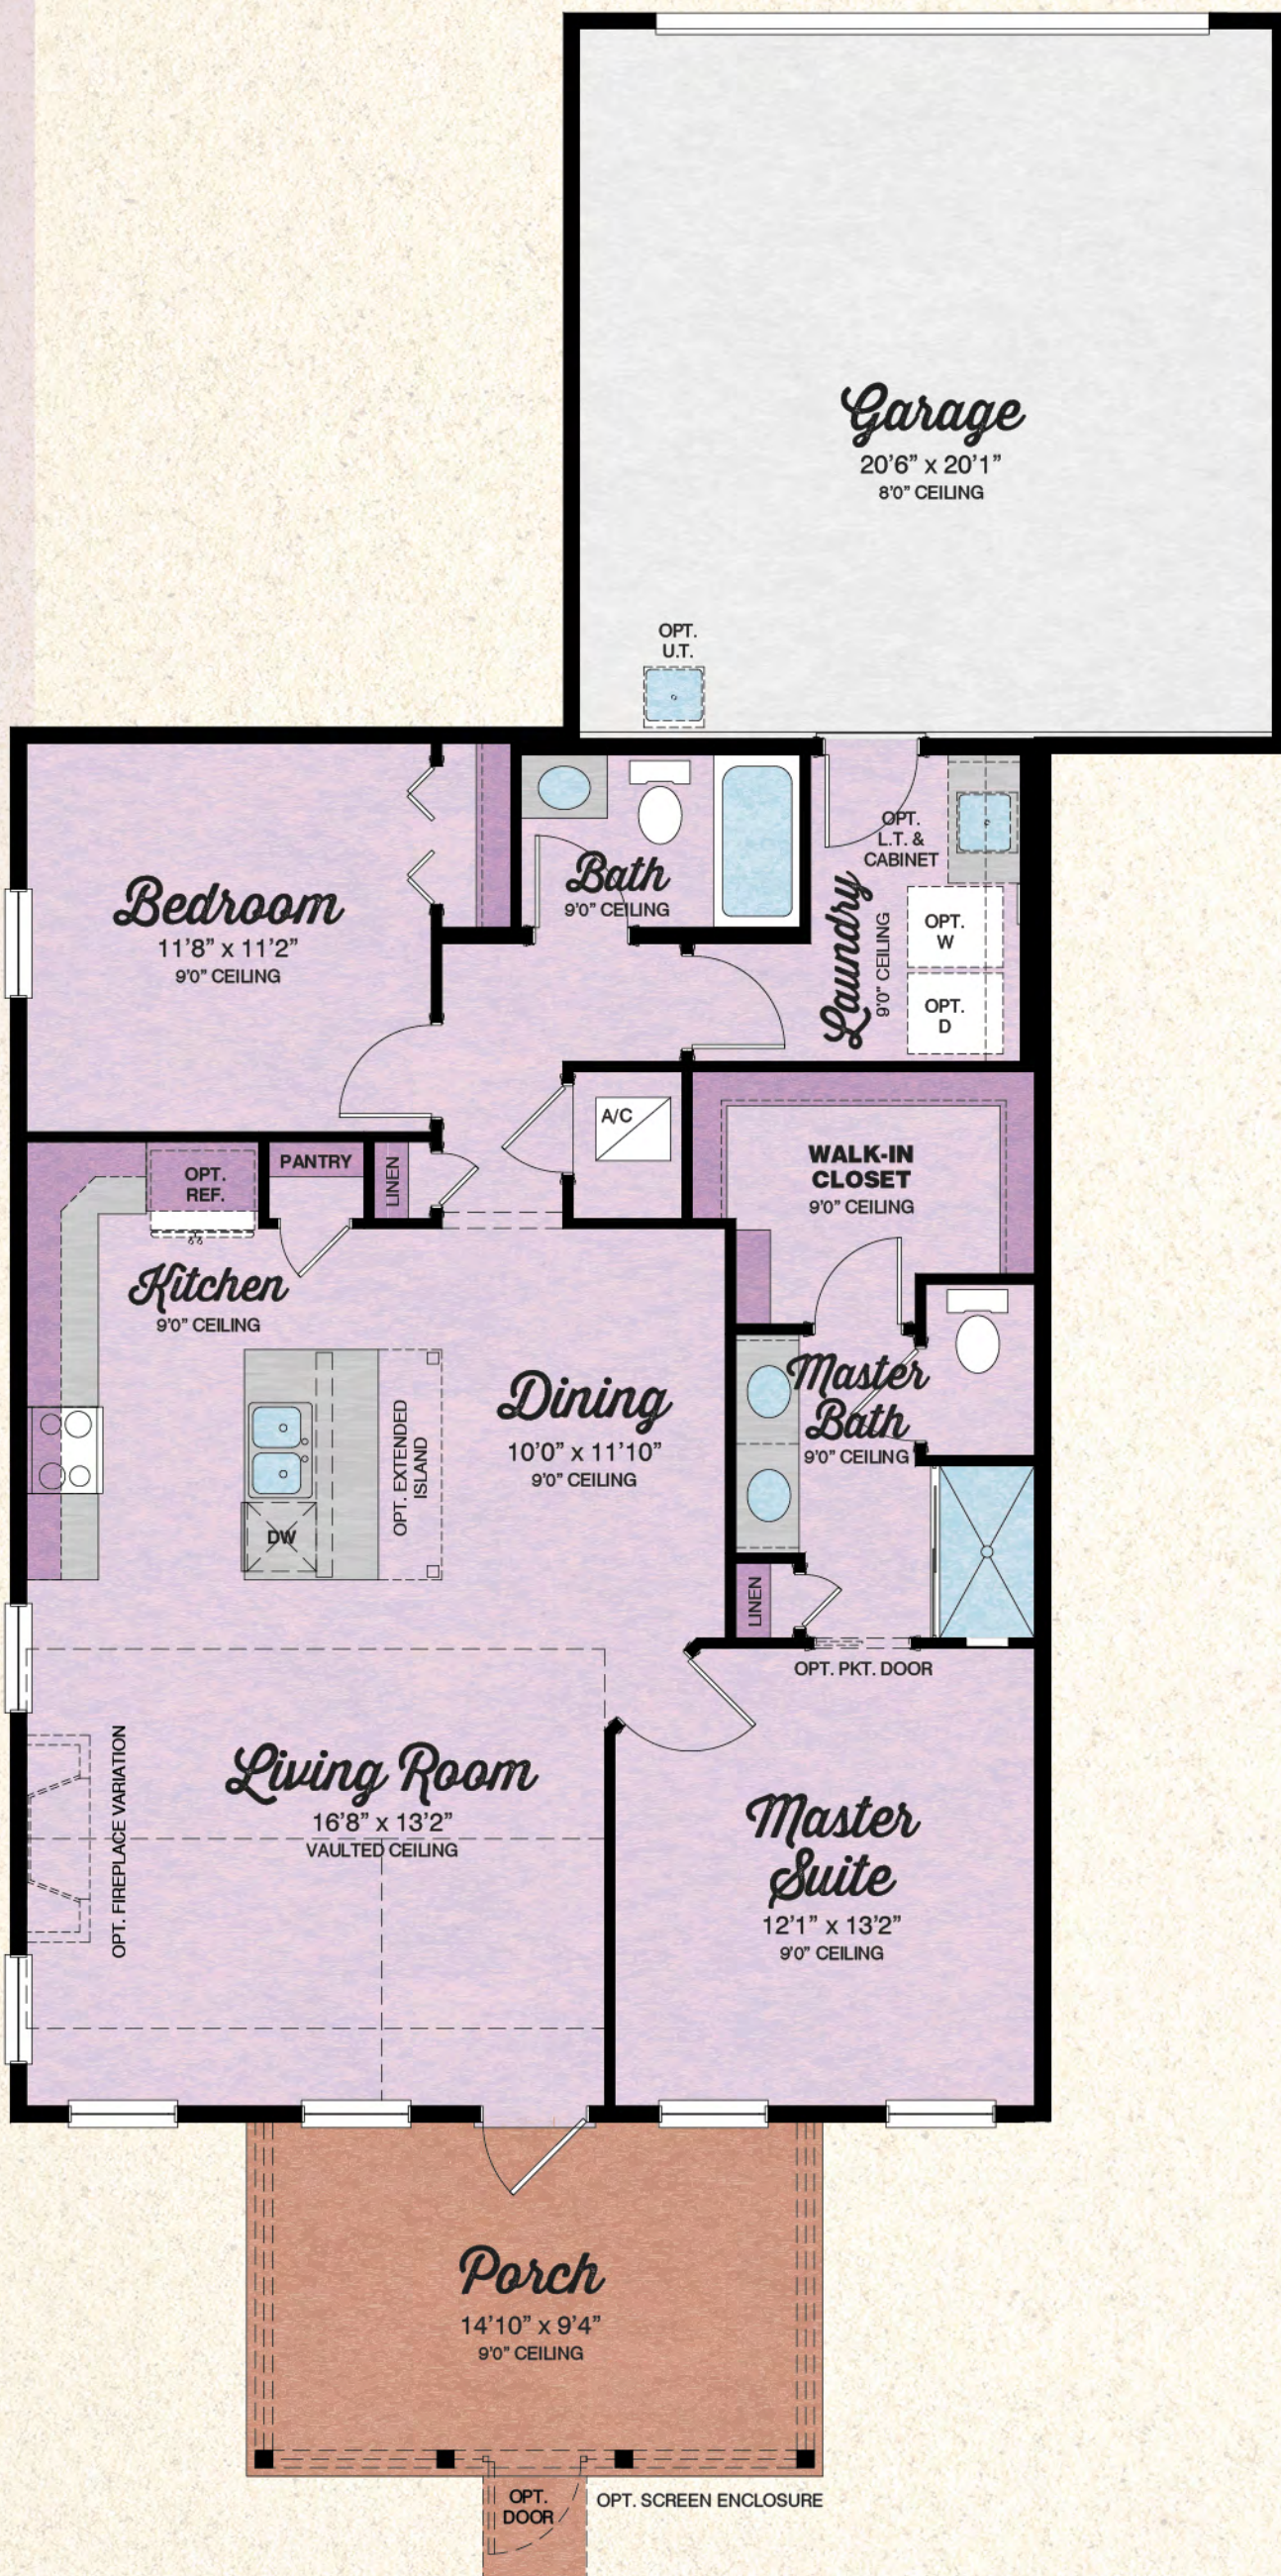

# Bamboo

2 Bedrooms, 2 Baths, 2-Car Garage

Total Living Area	1,210 S.F.
2-Car Garage	444 S.F.
Covered Porch	162 S.F.
<b>Total Sq. Ft.</b>	<b>1,816 S.F.</b>