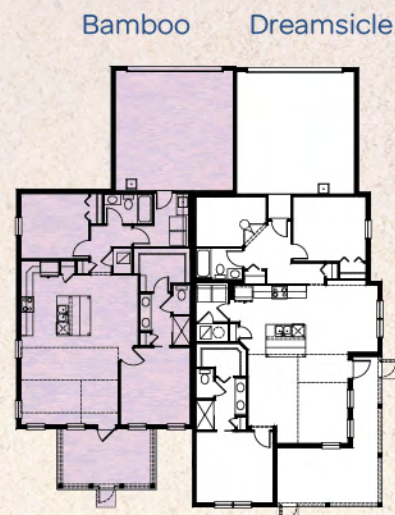

# Bamboo

2 Bedrooms, 2 Baths, 2-Car Garage

Total Living Area	1,210 S.F.
2-Car Garage	444 S.F.
Covered Porch	162 S.F.
<b>Total Sq. Ft.</b>	<b>1,816 S.F.</b>