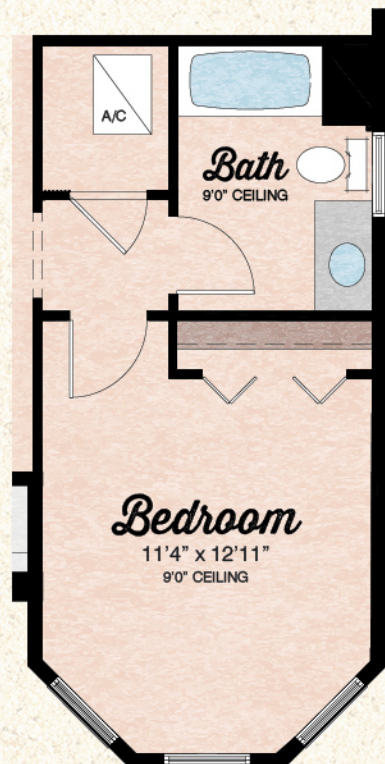

# Breeze Bay

2 Bedrooms, 2.5 Baths, Den, Covered Lanai, 2-Car Garage

ELEVATION A

ELEVATION B

Available Master Bath Variation

Available Wet Bar/Dry Bar at Den Variation

Available Bedroom Variation

Total Living Area	2,161 S.F.
2-Car Garage	476 S.F.
Covered Entry	16 S.F.
Covered Lanai	271 S.F.
<b>Total Sq. Ft.</b>	<b>2,924 S.F.</b>