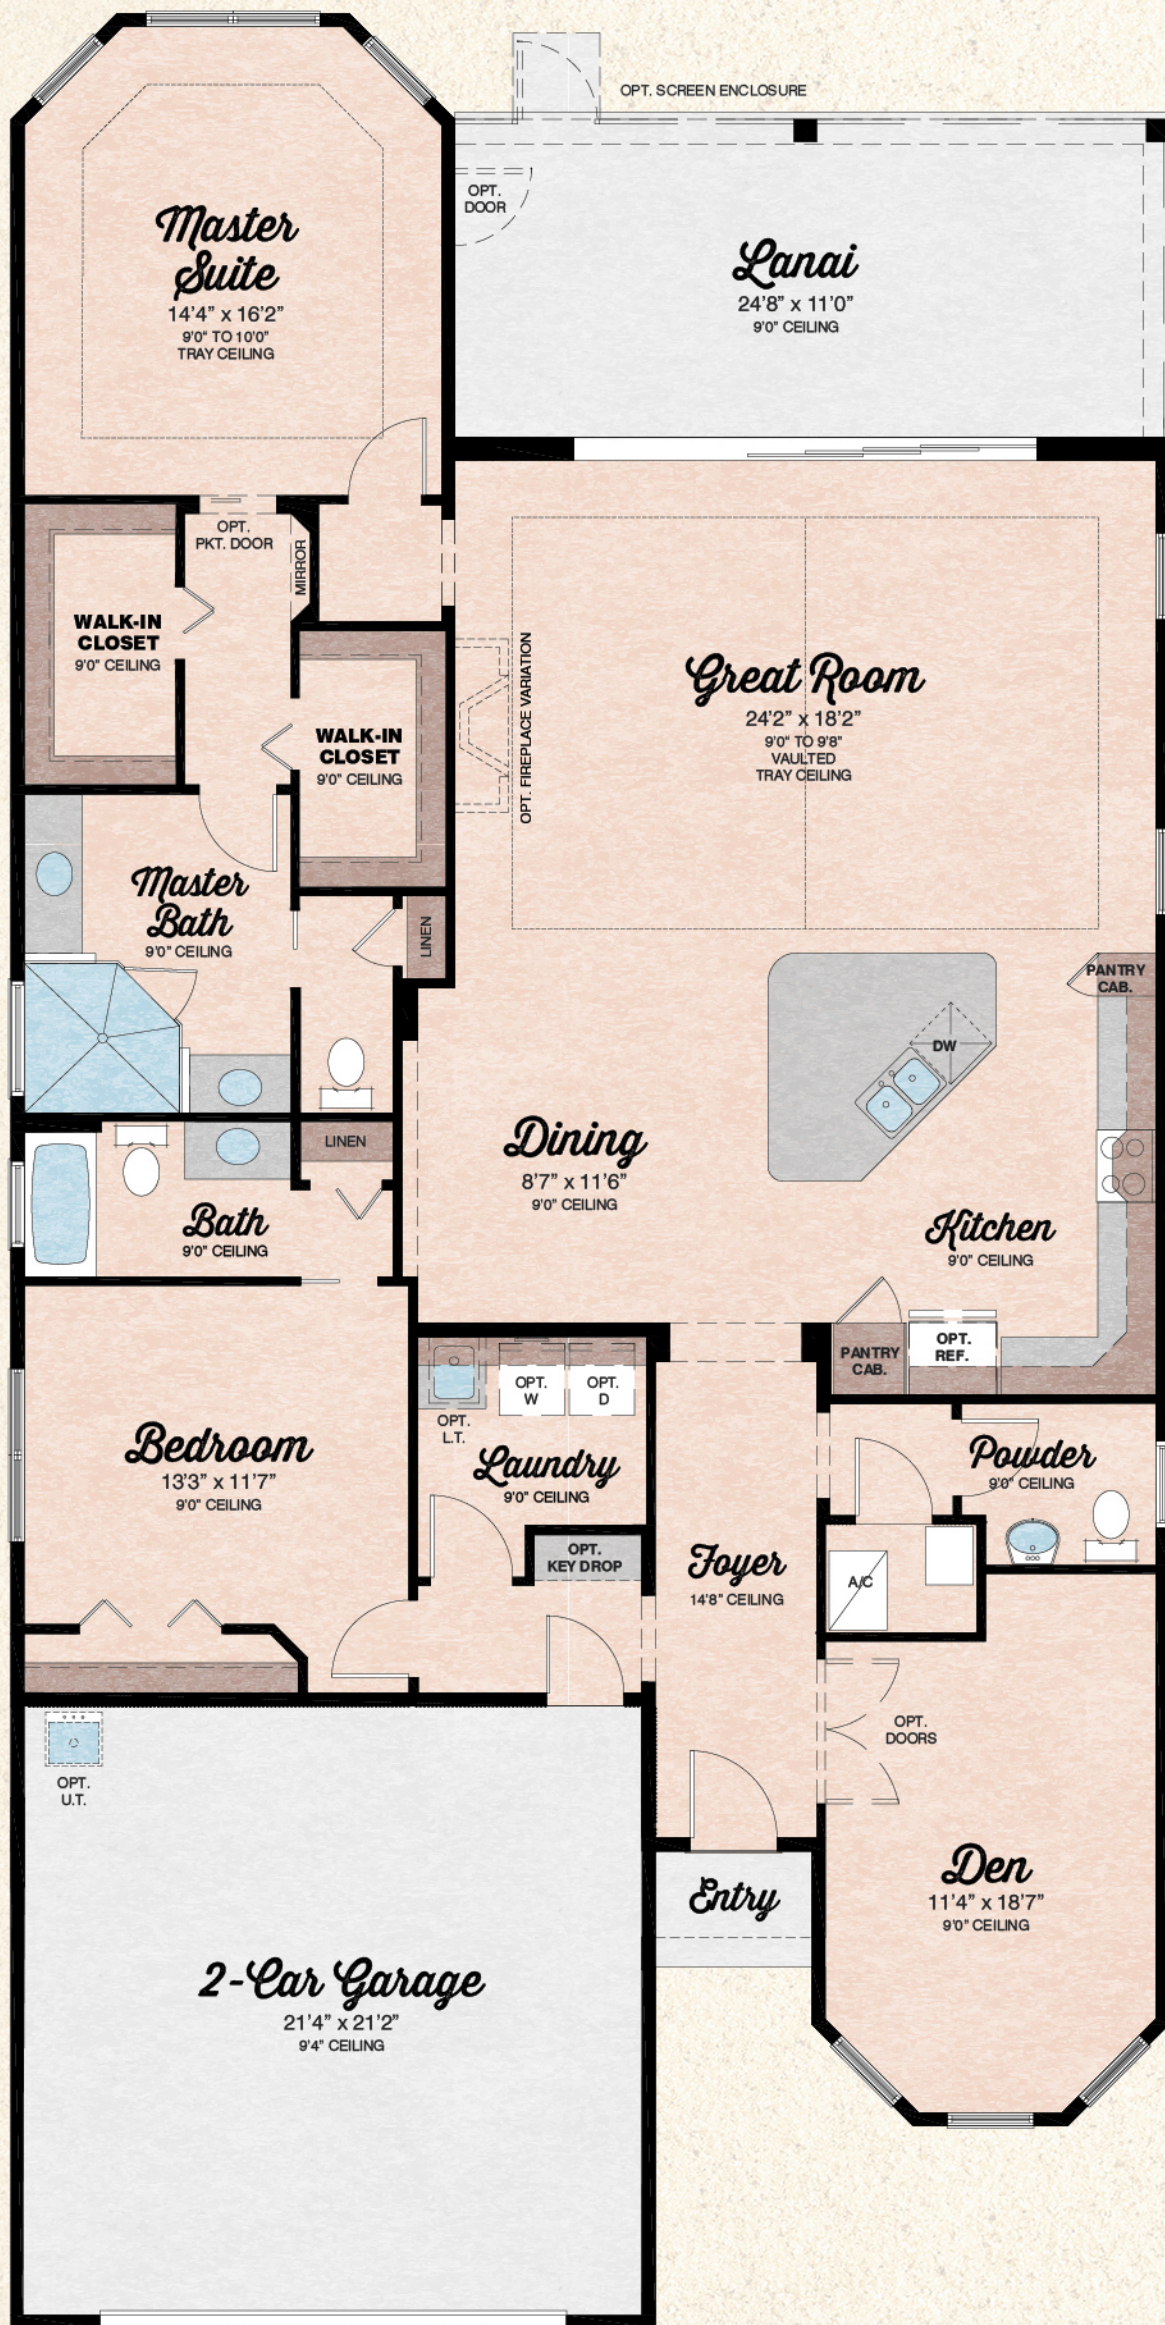

# Breeze Bay

2 Bedrooms, 2.5 Baths, Den, Covered Lanai, 2-Car Garage

ELEVATION A

ELEVATION B

Available Master Bath Variation

Available Wet Bar/Dry Bar at Den Variation

Available Bedroom Variation

Total Living Area	2,161 S.F.
2-Car Garage	476 S.F.
Covered Entry	16 S.F.
Covered Lanai	271 S.F.
<b>Total Sq. Ft.</b>	<b>2,924 S.F.</b>