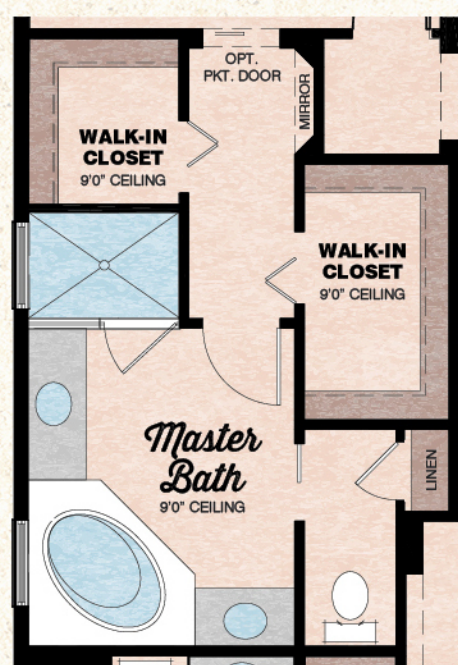

# Breeze Bay

2 Bedrooms, 2.5 Baths, Den, Covered Lanai, 2-Car Garage

ELEVATION A

ELEVATION B

Available Master Bath Variation

Available Wet Bar/Dry Bar at Den Variation

Available Bedroom Variation

Total Living Area	2,161 S.F.
2-Car Garage	476 S.F.
Covered Entry	16 S.F.
Covered Lanai	271 S.F.
<b>Total Sq. Ft.</b>	<b>2,924 S.F.</b>