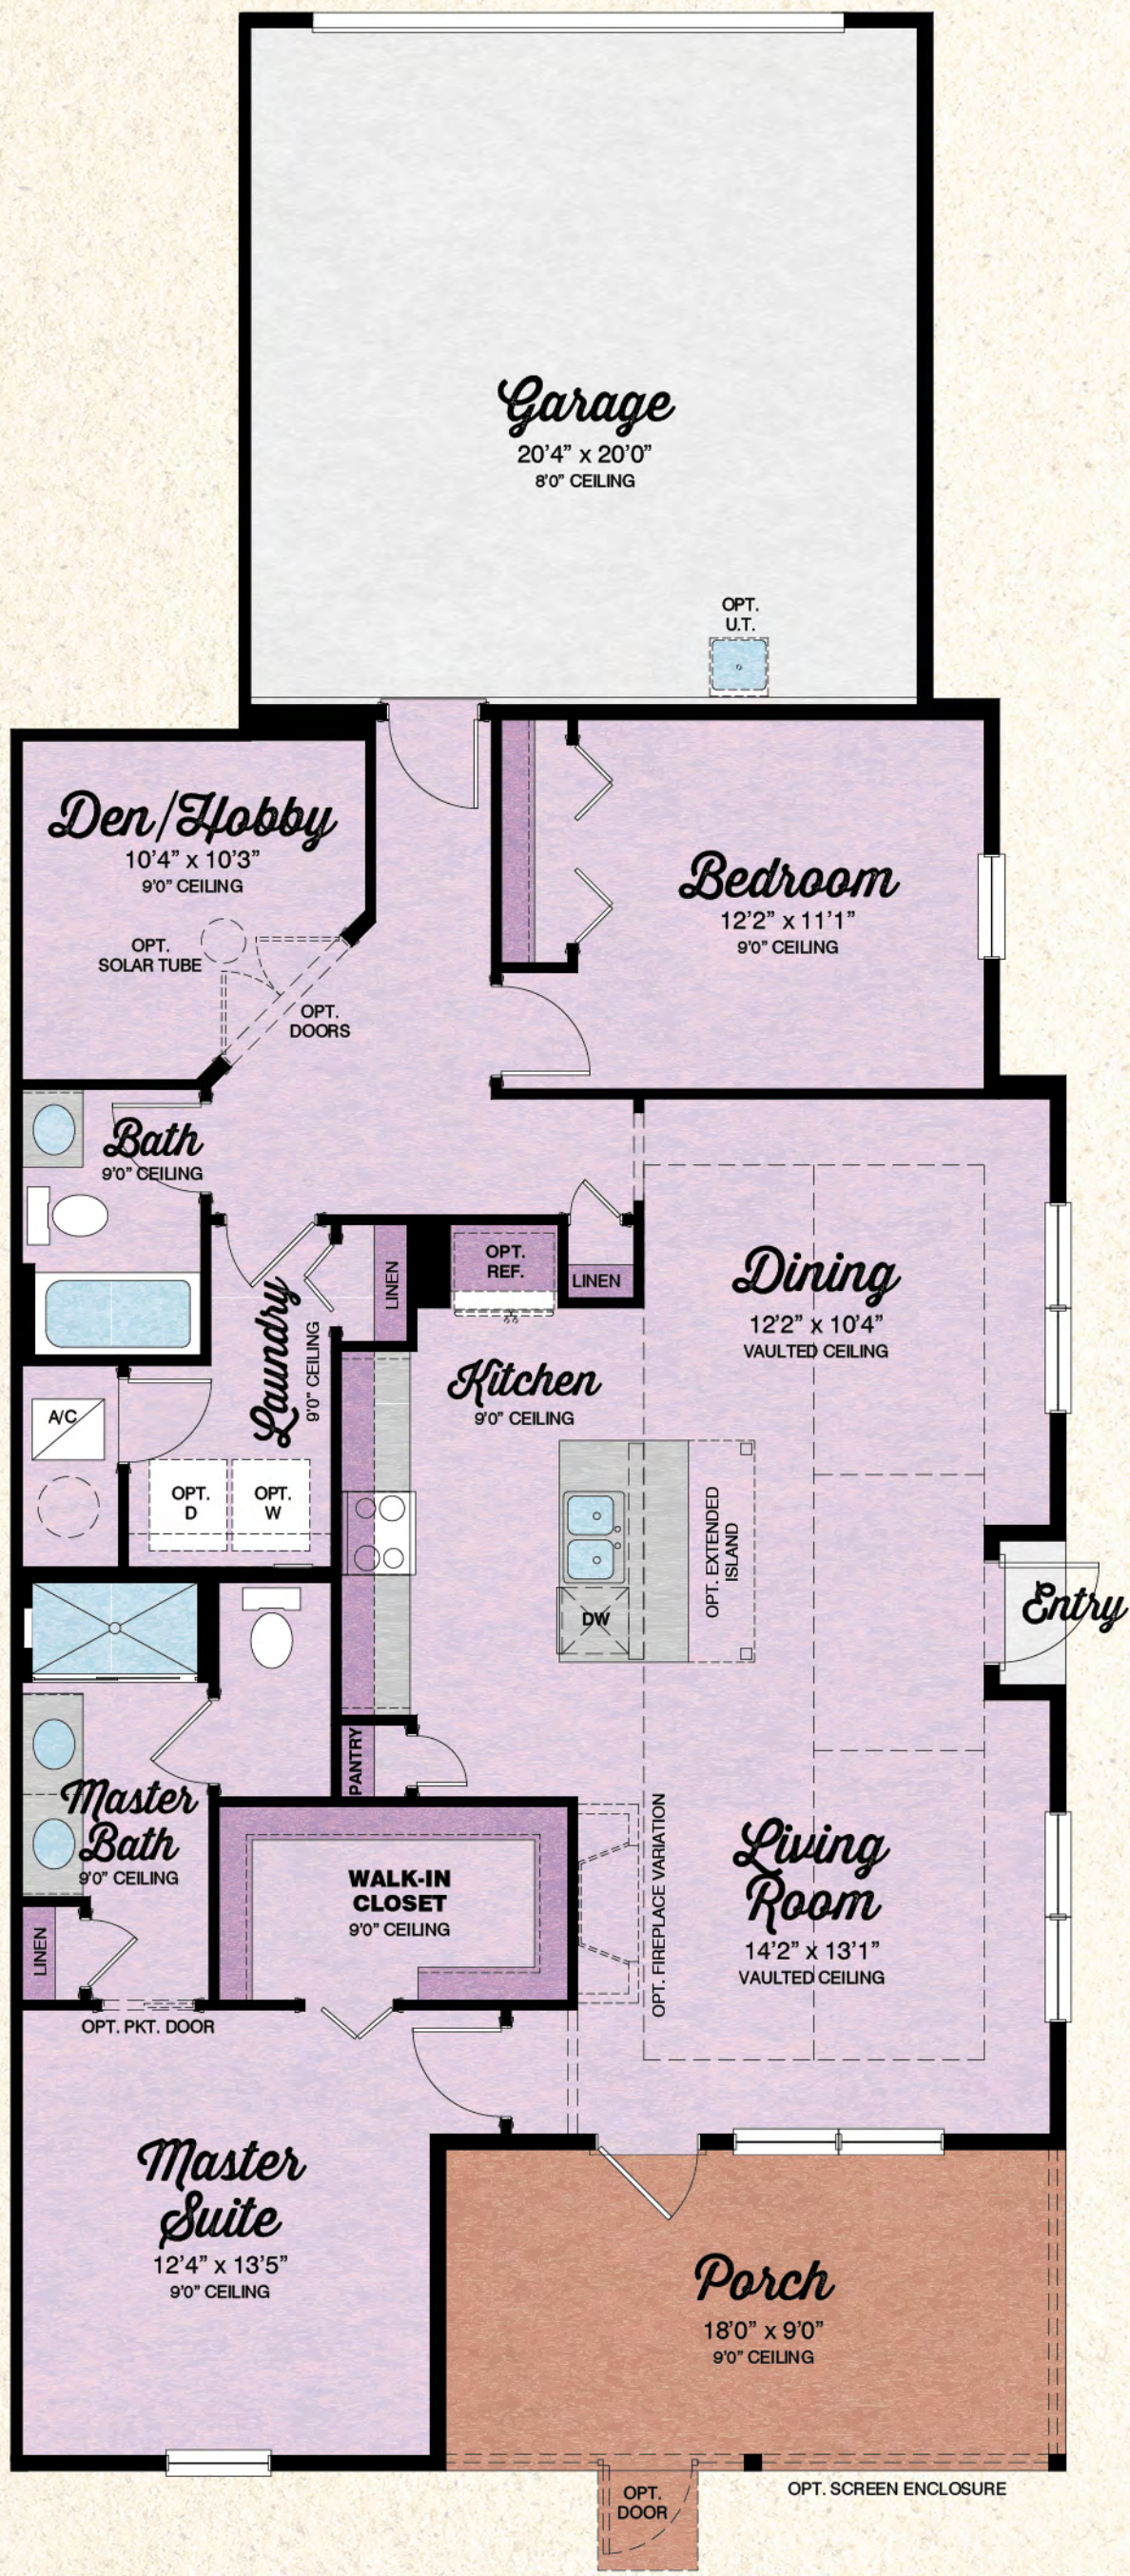

CONCH COTTAGES

Aloha

2 Bedrooms, 2 Baths, Den/Hobby, 2-Car Garage

Total Living Area	1,481 S.F.
2-Car Garage	438 S.F.
Covered Entry	9 S.F.
Covered Porch	180 S.F.
Total Sq. Ft.	2,108 S.F.