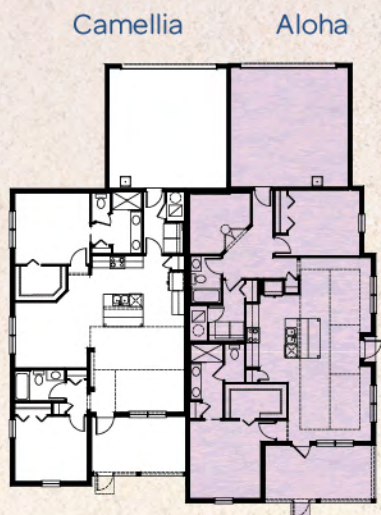

CONCH COTTAGES

Aloha

2 Bedrooms, 2 Baths, Den/Hobby, 2-Car Garage

Total Living Area	1,481 S.F.
2-Car Garage	438 S.F.
Covered Entry	9 S.F.
Covered Porch	180 S.F.
Total Sq. Ft.	2,108 S.F.